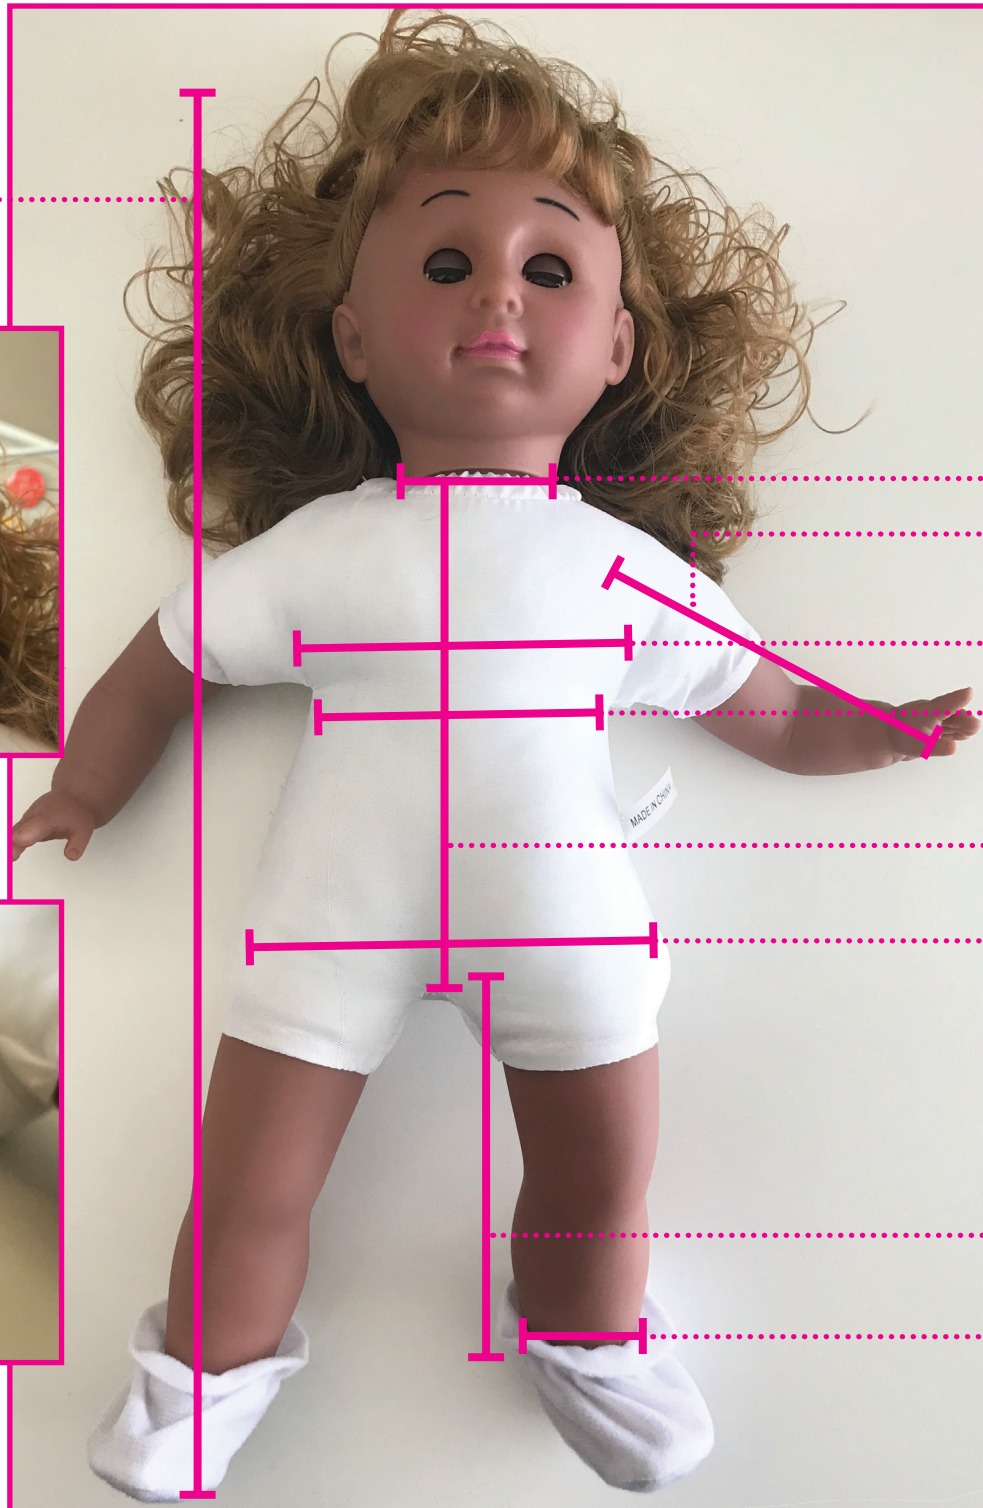

# GOODFELLOW DOLL MEASUREMENTS

Height: 16"

Head circumference: 13"

Foot length: 2.5"  
Foot width: 1.25"

Neck circumference: 7.25"

Arm length: 6"  
Upper arm circumference: 5.5"  
Wrist circumference: 3.75"

Chest/across: 4.5"

Waist circumference: 11"

Body length: 7"

Hips circumference: 13"

Leg length/inseam: 5.5"

Ankle circumference: 4.75"